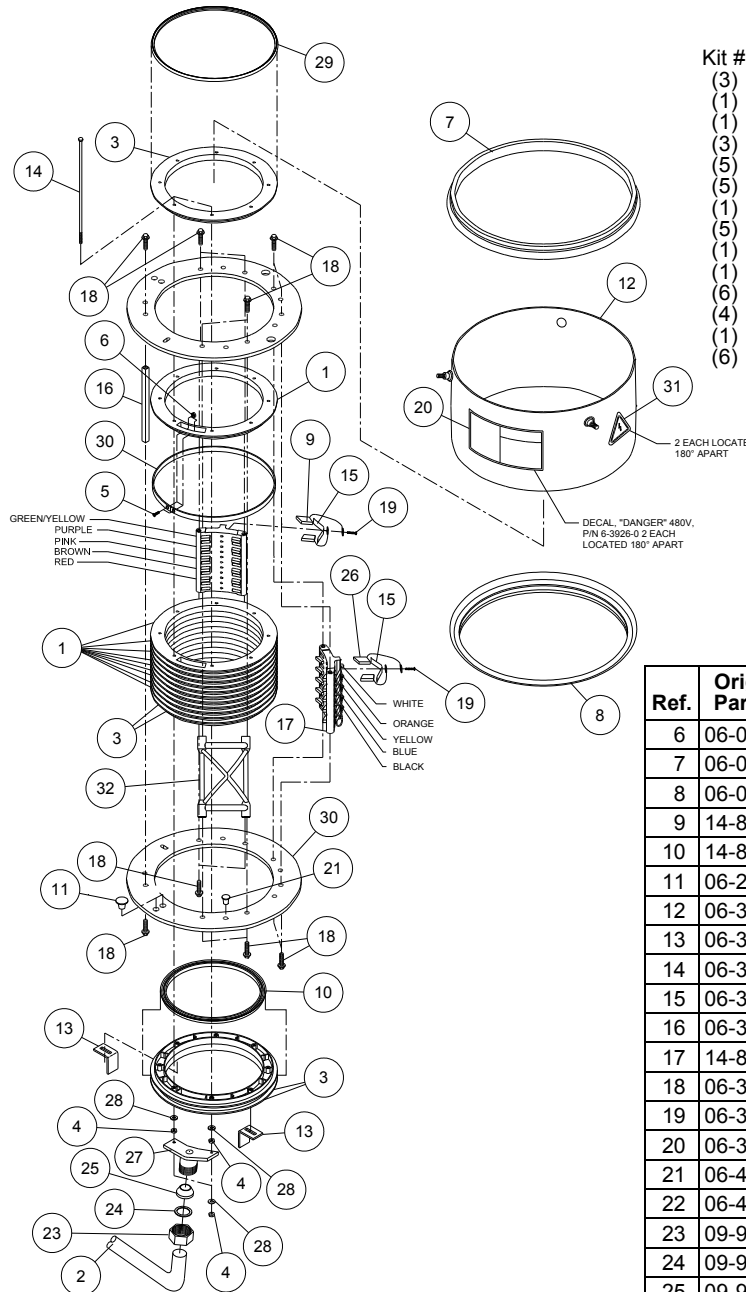

Collector Rings

Standard Collector Ring Assembly, 10 Wire, CE, 14-8496-0

- Kit #11-2911-3 (Item 33) includes:
- (3) 03-0860-1 Bracket, Collector Ring
 - (1) 03-4629-6 Termifoil Assembly
 - (1) 06-0120-3 Nut, 3/8", Hex
 - (3) 06-0800-0 Screw, 5/16 x 3/8", Hex
 - (5) 06-0841-4 Nut, 1/4", Hex
 - (5) 11-8405-0 Screw, 1/4" x 1", Hex, Stainless
 - (1) 06-3658-9 Screw, 3/8" x 2-1/4", Hex, Gr. 5
 - (5) 06-3890-8 Clamp, Conduit Support, 1/2"
 - (1) 09-0816-0 Tie, Cable, Plastic, 5-1/2" Long
 - (1) 09-0838-4 Connector, 3/4" w/Nut
 - (6) 09-7610-0 Terminal, Wire, C, 16-14
 - (4) 09-7614-2 Terminal, Wire, F, 10-12
 - (1) 09-9183-6 Connector, 3/4" w/Nut
 - (6) 09-9311-3 Terminal, Wire, 22-18

Ref.	Original Part No.	Substitute Part No.	Description
1	03-2850-0		Ring, Collector Ring, Drilled
2	03-6884-5		Cable, Elect., 4#10, 6#14, 16'3"
3	06-0020-5		Ring, 8-5/8", Polycarb., Coll. Ring
4	06-0090-8		Nut, #10-24, Hex
5	06-0150-0		Screw, #6-32 x 1-1/2, Ph. Fl. Hd., Br.