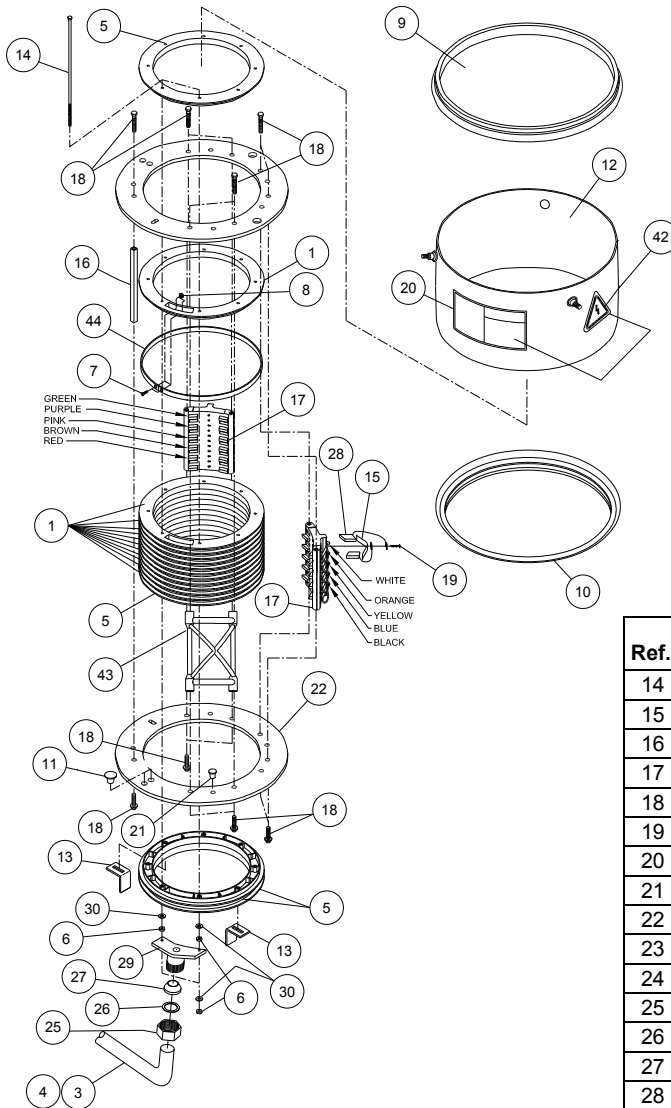

Collector Rings

Standard Collector Ring Assembly, 10 Wire, 3-7989-1, Mobile Pivot, 3-7990-9

NOTE: Items 3 is for Mobile Pivot.

Kit #11-2911-3 (Item 31) includes:

- (3) 03-0860-1 Bracket, Collector Ring
- (1) 03-4629-6 Termifoil Assembly
- (1) 06-0120-3 Nut, 3/8", Hex
- (3) 06-0800-0 Screw, 5/16 x 3/8", Hex
- (5) 06-0841-4 Nut, 1/4", Hex
- (5) 11-8405-0 Screw, 1/4" x 1", Hex, Stainless
- (1) 06-3658-9 Screw, 3/8" x 2-1/4", Hex, Gr. 5
- (5) 06-3890-8 Clamp, Conduit Support, 1/2"
- (1) 09-0816-0 Tie, Cable, Plastic, 5-1/2" Long
- (1) 09-0838-4 Connector, 3/4" w/Nut
- (6) 09-7610-0 Terminal, Wire, C, 16-14
- (4) 09-7614-2 Terminal, Wire, F, 10-12
- (1) 09-9183-6 Connector, 3/4" w/Nut
- (6) 09-9311-3 Terminal, Wire, 22-18

Ref.	Original Part No.	Substitute Part No.	Description
1	03-2850-0		Ring, Collector Ring, Drilled
2	03-4865-6		Band, Collector Ring
3	03-6883-7		Cable, Elect., 4#10, 6#14, 18'9"
4	03-6884-5		Cable, Elect., 4#10, 6#14, 16'3"
5	06-0020-5		Ring, 8-5/8", Polycarb., Coll. Ring
6	06-0090-8		Nut, #10-24, Hex
7	06-0150-0		Screw, #6-32 x 1-1/2, Ph. Fl. Hd., Br.
8	06-0152-6		Nut, #6-32, Hex, Brass
9	06-0200-3		Gasket, Collector Ring, Top
10	06-0210-2		Gasket, Collector Ring, Bottom
11	06-2655-6		Plug, Polyethylene, 1/2"
12	06-3091-3		Shield, Collector Ring
13	06-3866-8		Bracket, Collector Ring