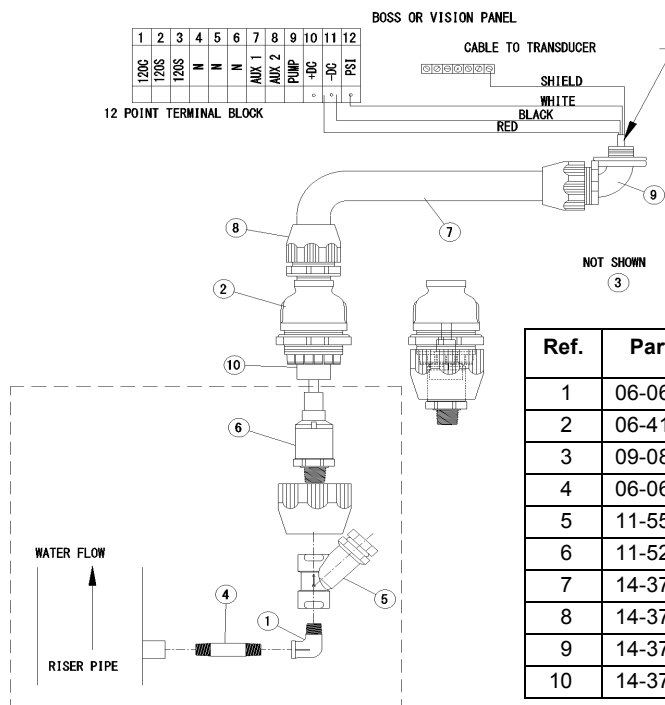

Main Panels

BOSS Transducer

Transducer, Span - 14-9393-0 Kit Trans. Riser Span

Ref.	Original Part No.	Substitute Part No.	Description
1	06-0648-3		Elbow, Street, 1/4" x 90 Deg, Gv.
2	06-2532-7		Clamp, Hose, Worm Drive
3	09-0822-8		Tie, Cable, Plastic, 14-1/2" Long
4	14-3760-0		Conduit, Liq, T, NonMetallic, 3/4"
5	14-3762-0		Connector, 3/4"x90 Deg, Liq, Tt
6	14-8844-0		Transducer, Span,0-150,w/FP,HP

Transducer, Ashcroft - 14-3766-0 Kit Trans. Riser Ashcroft

Ref.	Part No.	Substitute Part No.	Description
1	06-0648-3		Elbow, Street, 1/4" x 90 Deg, Galv.
2	06-4121-7		Reducer, Bell, 1"x3/4", Galv.
3	09-0822-8		Tie, Cable, Plastic, 14-1/2" Long
4	06-0652-5		Nipple, Pipe, 1/4x2, Galv.
5	11-5533-2		Filter, 1/4" Y-Line Str 100 Mesh
6	11-5244-6		Transducer, Ashcroft, 0-150
7	14-3760-0		Conduit, Liq, T, NonMetallic, 3/4"
8	14-3761-0		Connector, 3/4" Str., Liquidtight
9	14-3762-0		Connector, 3/4"x90 Deg, Liq, Tight
10	14-3764-0		Connector, 1" Str, Liquidtight