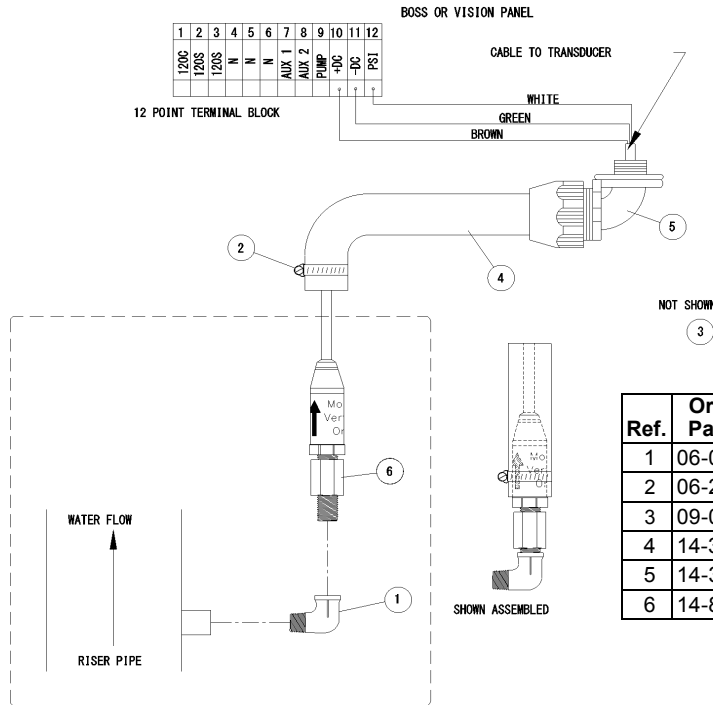

Main Panels

BOSS Transducer

Transducer, Span - 14-9393-0 Kit Trans. Riser Span

Ref.	Original Part No.	Substitute Part No.	Description
1	06-0648-3		Elbow, Street, 1/4" x 90 Deg, Gv.
2	06-2532-7		Clamp, Hose, Worm Drive
3	09-0822-8		Tie, Cable, Plastic, 14-1/2" Long
4	14-3760-0		Conduit, Liq, T, NonMetallic, 3/4"
5	14-3762-0		Connector, 3/4"x90 Deg, Liq, Tt
6	14-8844-0		Transducer, Span,0-150,w/FP,HP

Transducer, Ashcroft - 14-3766-0 Kit Trans. Riser Ashcroft

Ref.	Part No.	Substitute Part No.	Description
1	06-0648-3		Elbow, Street, 1/4" x 90 Deg, Galv.
2	06-4121-7		Reducer, Bell, 1"x3/4", Galv.
3	09-0822-8		Tie, Cable, Plastic, 14-1/2" Long
4	06-0652-5		Nipple, Pipe, 1/4x2, Galv.
5	11-5533-2		Filter, 1/4" Y-Line Str 100 Mesh
6	11-5244-6		Transducer, Ashcroft, 0-150
7	14-3760-0		Conduit, Liq, T, NonMetallic, 3/4"
8	14-3761-0		Connector, 3/4" Str., Liquidtight
9	14-3762-0		Connector, 3/4"x90 Deg, Liq, Tight
10	14-3764-0		Connector, 1" Str, Liquidtight